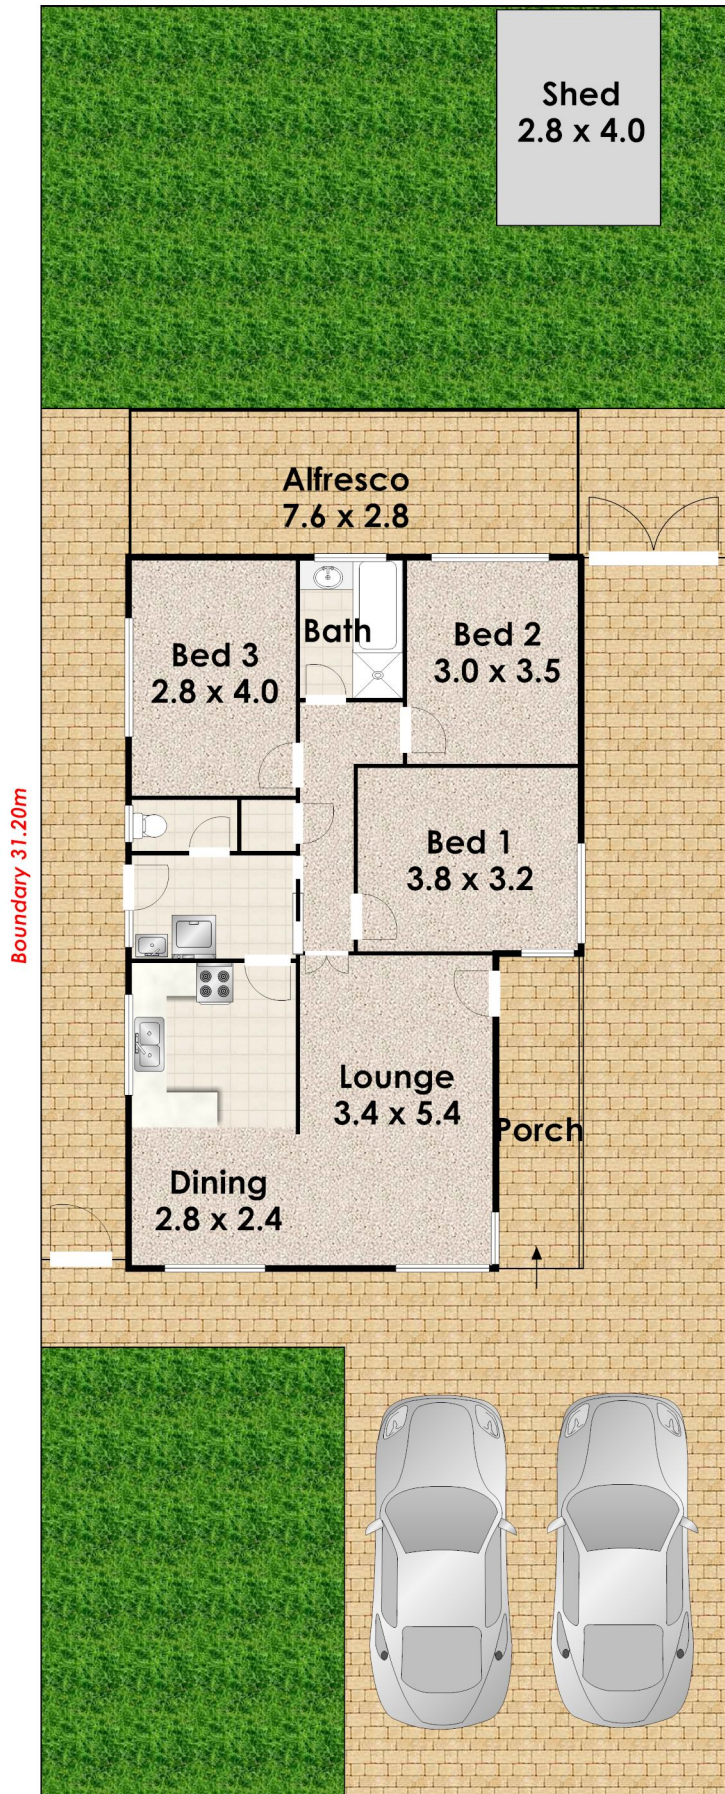

Boundary 12.10m

Internal: **89sqm**  
Porch: **8sqm**  
Store: **11sqm**

Total Area: **108sqm**  
Total Land Area: **376sqm**

Boundary 12.10m

**74 Sasse Avenue, Mount Hawthorn**  
Measurements are approximate. Representation only.  
Spark Floorplans.