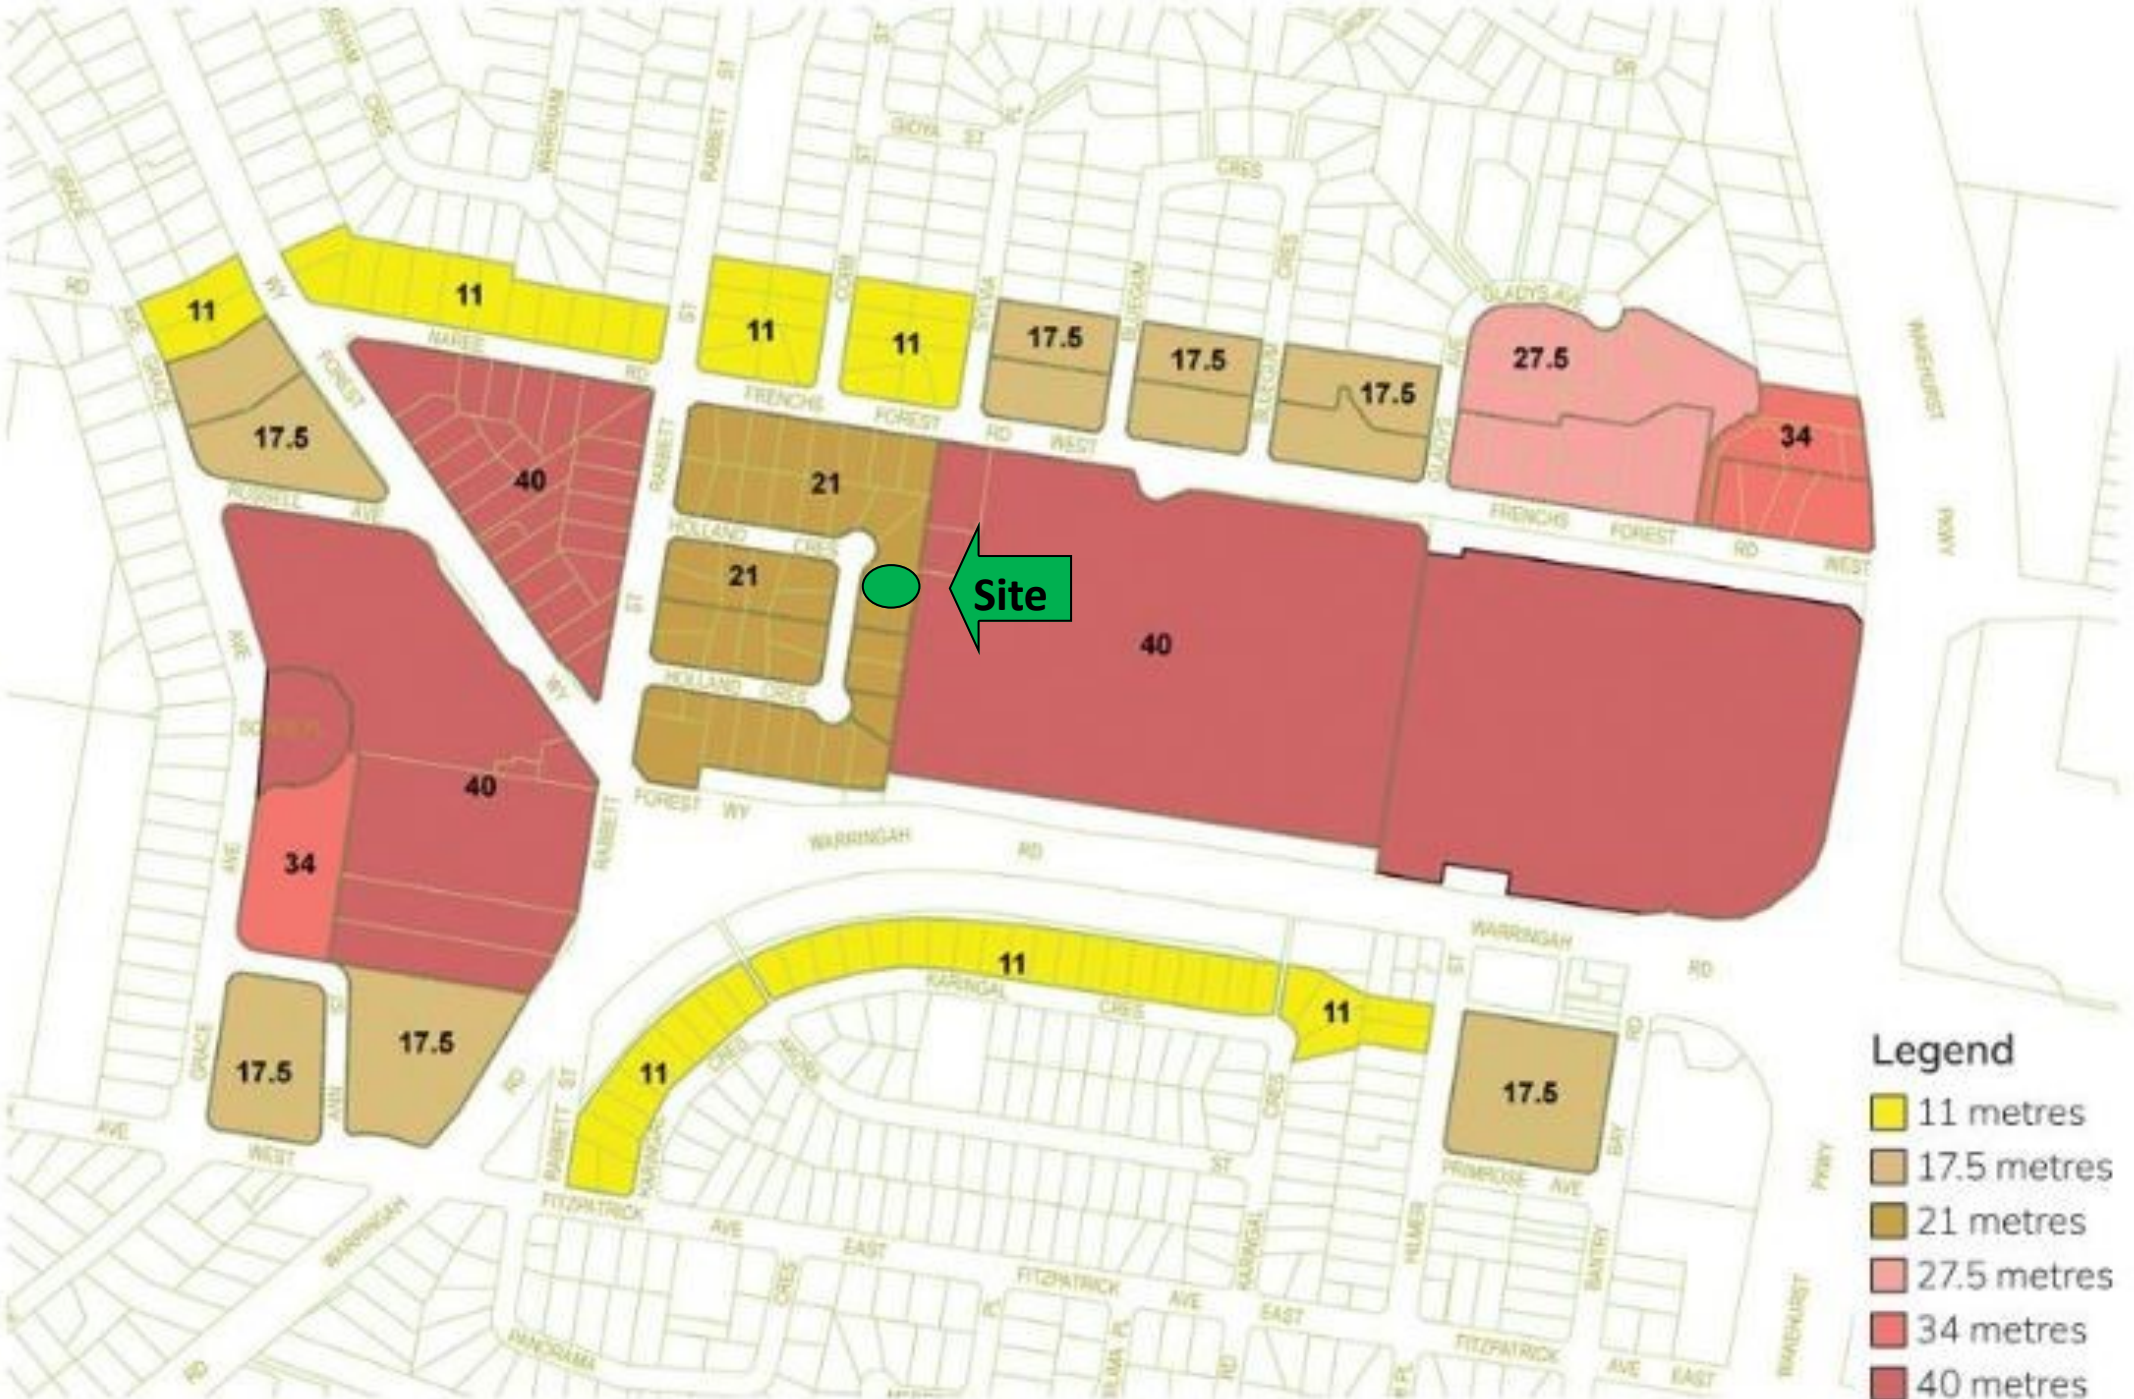

# Height Map - 21m \* Subject to NSW Government Approval

- Legend**
- 11 metres
  - 17.5 metres
  - 21 metres
  - 27.5 metres
  - 34 metres
  - 40 metres